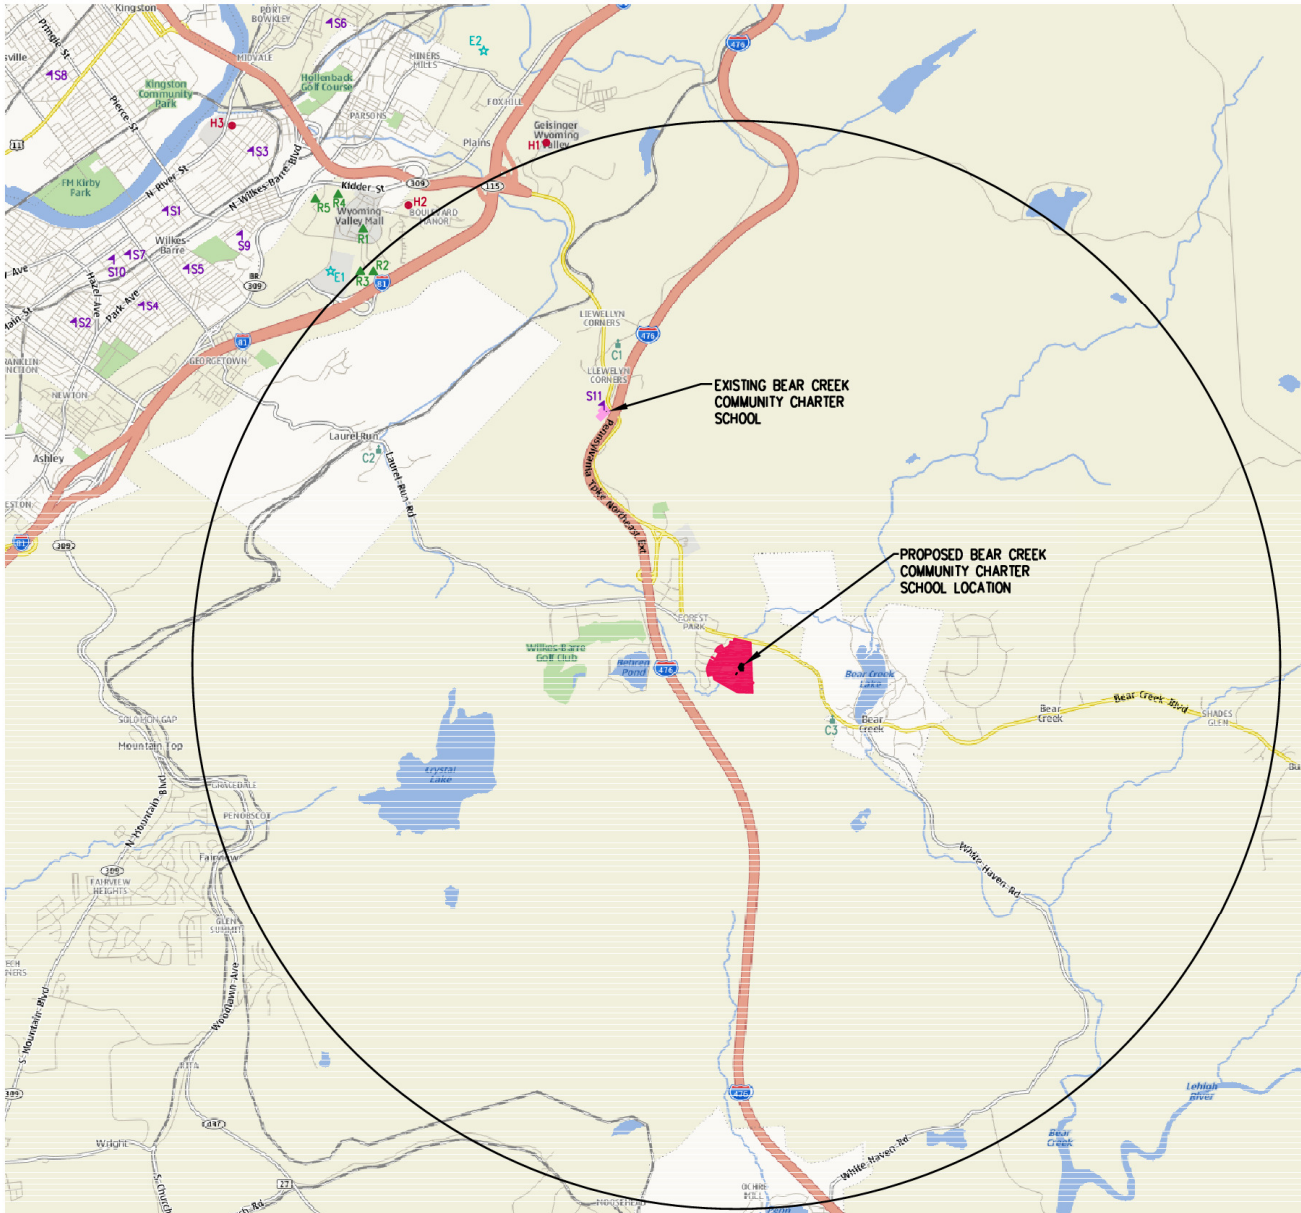

Location of New School Facility

- SCHOOLS**
- ▲ S1 - COUGHLIN HIGH SCHOOL
 - ▲ S2 - DODSON ELEMENTARY SCHOOL
 - ▲ S3 - FLOOD ELEMENTARY SCHOOL
 - ▲ S4 - GAR JR/SR HIGH SCHOOL
 - ▲ S5 - HIGHTS ELEMENTARY SCHOOL
 - ▲ S6 - SOLOMON/PLAINS ELEMENTARY SCHOOL
 - ▲ S7 - HOLY REDEEMER HIGH SCHOOL
 - ▲ S8 - WYOMING SEMINARY COLLEGE PREP. SCHOOL
 - ▲ S9 - WILKES BARRY ACADEMY
 - ▲ S10 - St. NICHOLAS-St. MARY'S SCHOOL
 - ▲ S11 - BEAR CREEK COMMUNITY CHARTER SCHOOL
- HOSPITALS**
- H1 - GEISINGER WYOMING VALLEY MEDICAL CENTER
 - H2 - VA MEDICAL CENTER
 - H3 - WYOMING VALLEY HEALTH CARE SYSTEMS GENERAL HOSPITAL
- SHOPPING AREAS**
- ▲ R1 - WYOMING VALLEY MALL
 - ▲ R2 - ARENA HUB PLAZA
 - ▲ R3 - WILKES-BARRE TOWNSHIP COMMONS
 - ▲ R4 - TRIANGLE PLAZA
 - ▲ R5 - EAST END CENTER
- ENTERTAINMENT**
- ★ E1 - MOHEGAN SUN ARENA AT CASEY PLAZA
 - ★ E2 - MOHEGAN SUN CASINO AT POCONO DOWNS
- CHURCHES**
- ⛪ C1 - MESSIAH PRIMITIVE METHODIST CHURCH
 - ⛪ C2 - LAUREL RUN PRIMITIVE METHODIST CHURCH
 - ⛪ C3 - ST. ELIZABETH'S CHURCH